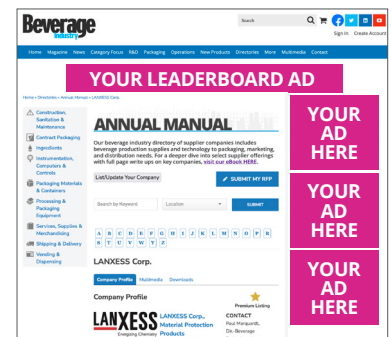

For more information:
RENEE SCHUETT (248) 786-1661 schuett@bnpmedia.com

All prices are net and non-commissionable